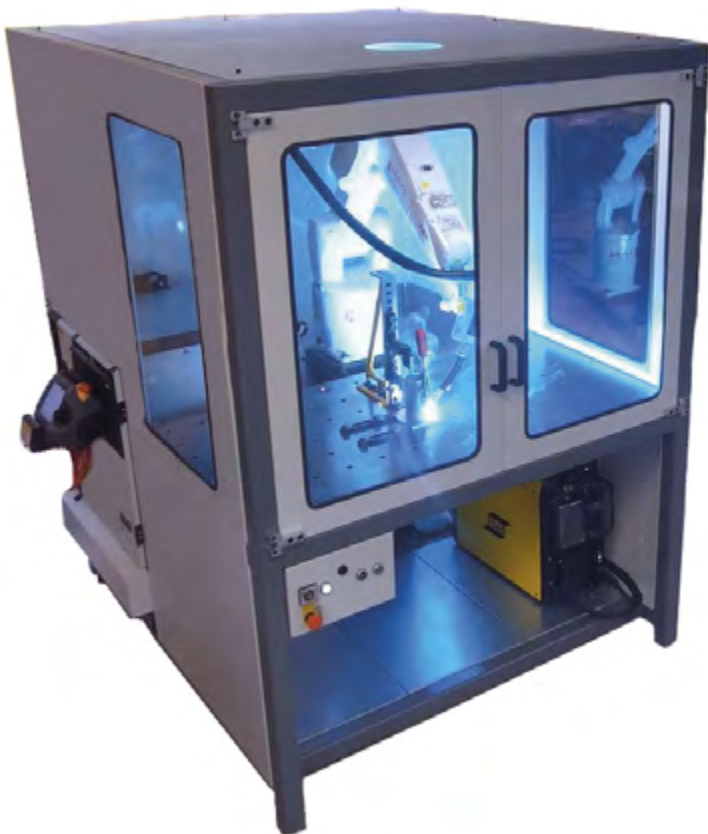

WELDING TO GO

Meet CompactWelder - the smartest „To Go“ robot cell that makes it easy to automate small welding tasks.

CompactWelder

- Compact, mobile & efficient
- Easy to move
- Plug & Play
- Offline programming
- Uniform weldings
- Quickly switch between parts

CompactWelder

Scan for more information

Integrated exhaust system

CompactWelder 

Protects you from welding light, smoke & spatter

Easy & fast robot programming

High quality welding

Fast & easy switch between parts

Plug & Play

Two workstations for maximum efficiency

MIG/MAG & TIG

Easy to move

Offline programming