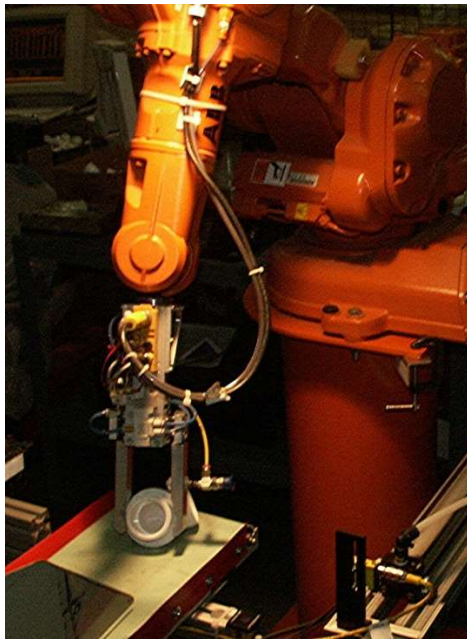

Custom Work Cell Integration For Assembly and Testing

Robotics - Machine Vision - Material Handling - Complete Systems

www.interactivedesign.com

7905 Nieman Rd., Lenexa, KS 66214
913-492-0495 913-492-0590 (fax)