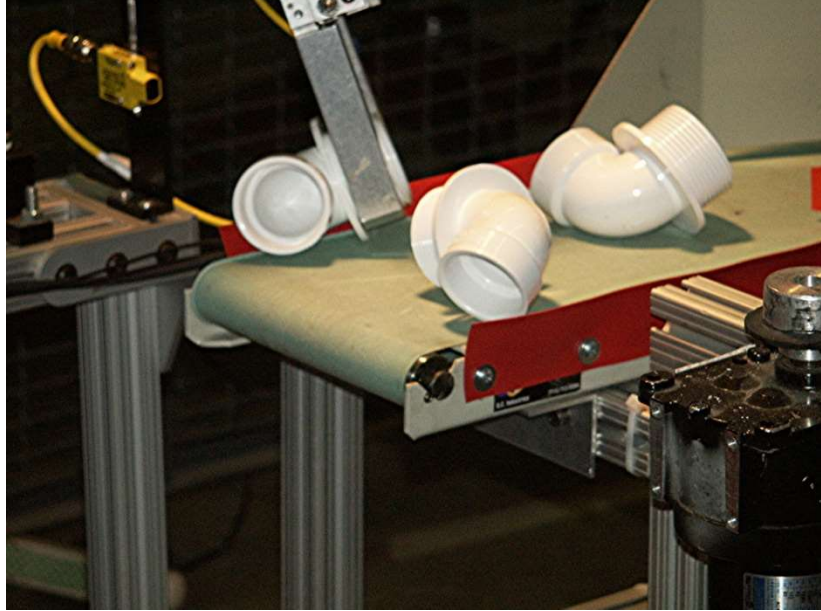

Custom Work Cell Integration For Assembly and Testing

Robotics - Machine Vision - Material Handling - Complete Systems

www.interactivedesign.com

7905 Nieman Rd., Lenexa, KS 66214
913-492-0495 913-492-0590 (fax)