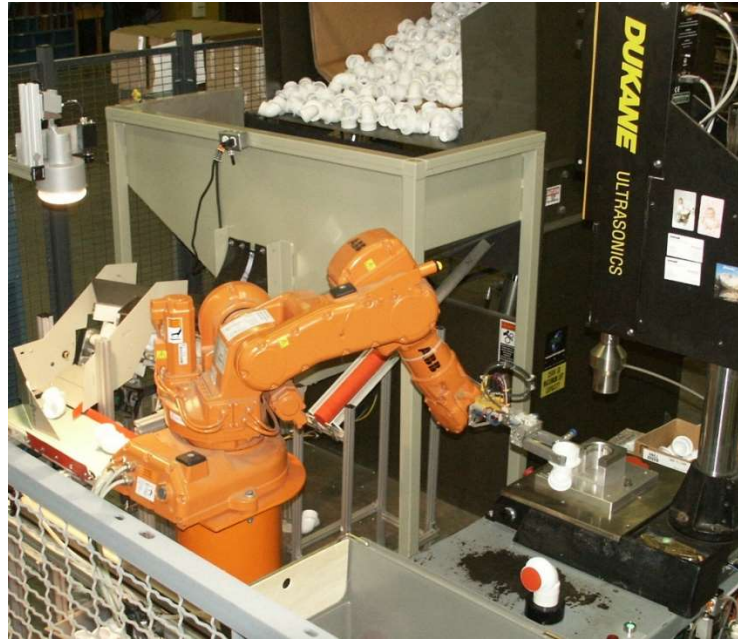

Custom Work Cell Integration For Assembly and Testing

Robotics - Machine Vision - Material Handling - Complete Systems

www.interactivedesign.com

7905 Nieman Rd., Lenexa, KS 66214
913-492-0495 913-492-0590 (fax)